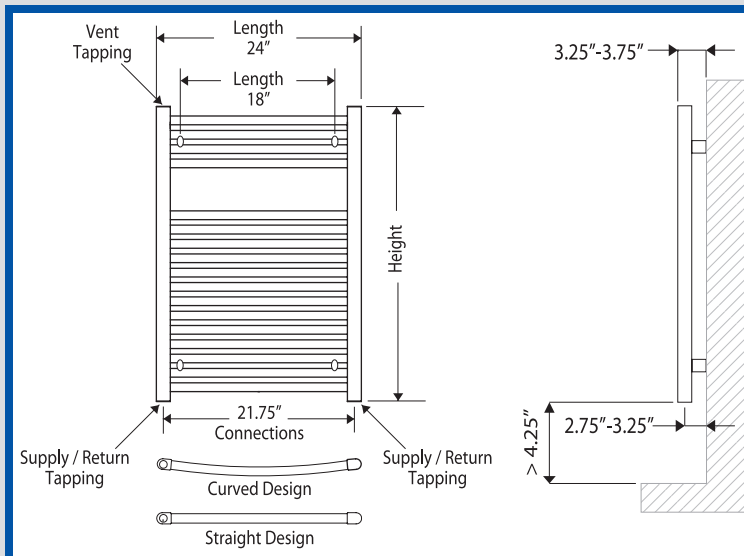

ECOSTYLE

Radiant Towel Bars

Elegantly designed straight and curved Towel Bars
White enameled finish or polished chrome finish
Heating outputs ranging from 1,346 to 3,967 BTU/HR
Well suited for standard efficiency and condensing boilers
Easy to sub-zone

Actual Dimensions

Optional Equipment

- Valve Kits (White & Chrome)
- Automatic Hygroscopic Air Vent

Included Equipment

- White or Chrome Towel Bar
- Wall Mounting Brackets
- Manual Coin Air Vent
- 25 mm Ø Pipes

Ecostyle Towel Bars 3-1/2" Pipe Connection

WHITE Straight Towel Bar Radiators					CHROME Straight Towel Bar Radiators				
Product Code	Height (in)	Output (BTU/HR) @ 180°F	Output (BTU/HR) @ 140°F	UPC#	Product Code	Height (in)	Output (BTU/HR) @ 180°F	Output (BTU/HR) @ 140°F	UPC#
ECS33.24SW	33	1,972	1,056	10RO17300	ECS33.24SC	33	1,346	712	10RO33780
ECS48.24SW	48	2,881	1,519	10RO16060	ECS48.24SC	48	1,869	975	10RO33980
ECS59.24SW	59	3,463	1,831	10RO16370	ECS59.24SC	59	2,291	1,194	10RO34180
ECS70.24SW	70	3,967	2,103	10RO16680					

Note: Outputs based on supply water temperature shown, 20°F ΔT and 68°F Room Temperature.

TOWEL BAR ROBE HOOKS	
Finish	Part Number
WHITE	ECS388132
CHROME	ECS388133

WHITE Curved Towel Bar Radiators					CHROME Curved Towel Bar Radiators				
Product Code	Height (in)	Output (BTU/HR) @ 180°F	Output (BTU/HR) @ 140°F	UPC#	Product Code	Height (in)	Output (BTU/HR) @ 180°F	Output (BTU/HR) @ 140°F	UPC#
ECS33.24CW	33	1,972	1,056	10RO42850	ECS48.24CC	48	1,869	975	10RO48500
ECS48.24CW	48	2,881	1,519	10RO41480	ECS59.24CC	59	2,291	1,194	10RO52450
ECS59.24CW	59	3,463	1,831	10RO41640					
ECS70.24CW	70	3,967	2,103	10RO42550					